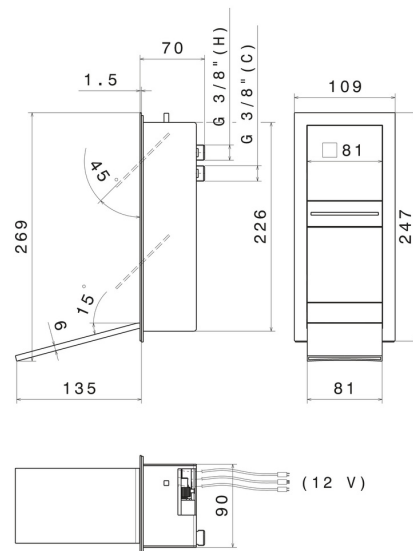

AQUALITE

69236E.M0.075

External part of wall basin mixer group, without pop-up waste set - finish Copper Glossy

With waterfall spout. Equipped with lighting system related to water's temperature

FEATURES

| | |
|---------------------------|----------------------------|
| Material | Stainless Steel |
| Technology | Save Water |
| Installation | Wall concealed part |
| Waste / Drain set | Without waste set |
| Water mixing | Mechanical |
| Required for installation | <u>69234.00.000</u> |

TECHNICAL DRAWING

AQUALITE

69236E.M0.075

External part of wall basin mixer group, without pop-up waste set - finish Copper Glossy

AVAILABLE FINISHES

M0.075

Copper Glossy

01.093