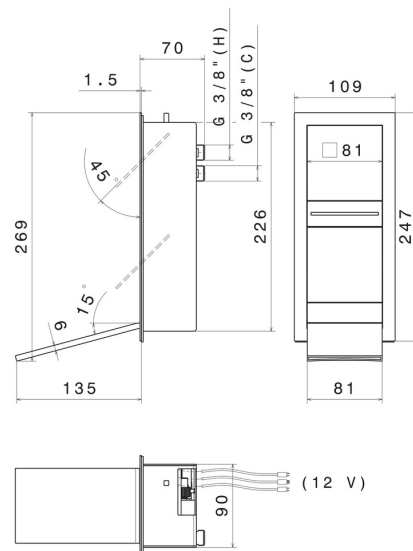

TECHNICAL DRAWING