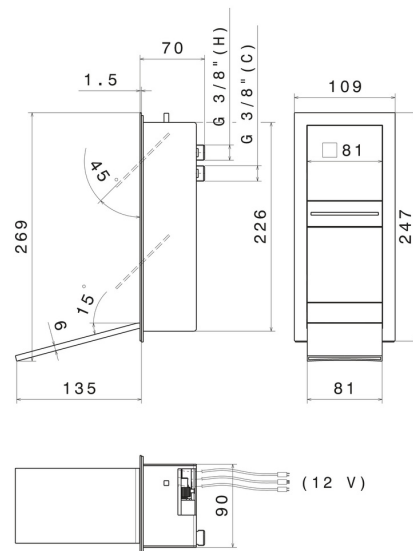

## 69236E.M2.075

External part of wall basin mixer group, without pop-up waste set - finish Copper Glossy

With waterfall spout. Equipped with lighting system related to water's temperature

### TECHNICAL DRAWING

**AQUALITE**

**69236E.M2.075**

External part of wall basin mixer group, without pop-up waste set - finish Copper Glossy

**AVAILABLE FINISHES**

---

**M2.075**

Copper Glossy