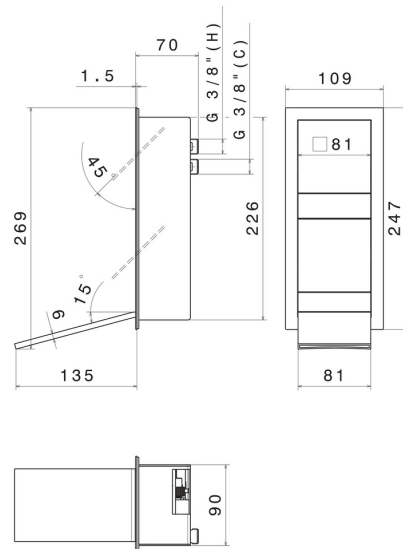

AQUALITE

69235E.01.093

External part of wall basin mixer group, without pop-up waste set, with waterfall spout - finish Matt Black

External part. Without pop-up waste set

FEATURES

Material	Stainless Steel
Technology	Save Water
Installation	Wall concealed part
Waste / Drain set	Without waste set
Water mixing	Mechanical
Required for installation	<u>69234.00.000</u>

TECHNICAL DRAWING

AQUALITE

69235E.01.093

External part of wall basin mixer group, without pop-up waste set, with waterfall spout - finish Matt Black

AVAILABLE FINISHES

01.093

Matt Black

46.093