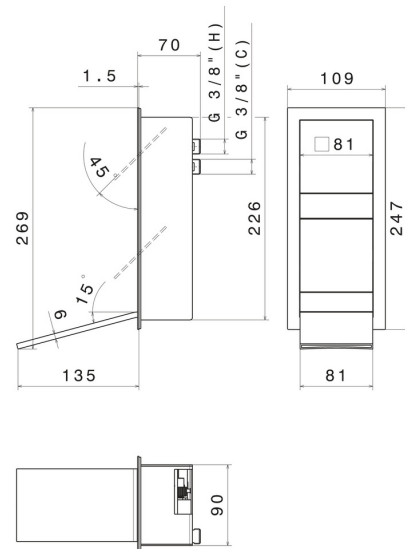

# AQUALITE

**69235E.46.093**

External part of wall basin mixer group, without pop-up waste set, with waterfall spout - finish Brushed steel + Matt black

External part. Without pop-up waste set

Brushed steel + Matt black

## TECHNICAL DRAWING