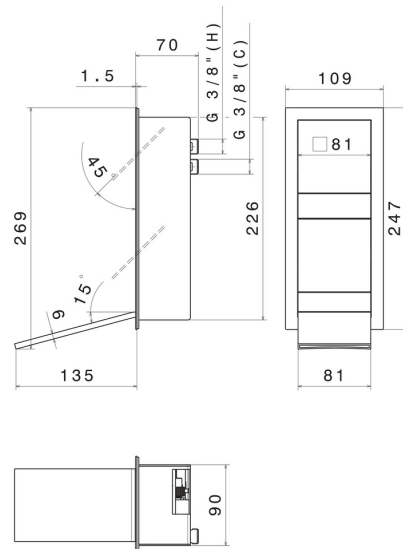

# AQUALITE

**69235E.50.050**

External part of wall basin mixer group, without pop-up waste set, with waterfall spout - finish Stainless Steel

External part. Without pop-up waste set

## TECHNICAL DRAWING

**AQUALITE**

**69235E.50.050**

External part of wall basin mixer group, without pop-up waste set, with waterfall spout - finish Stainless Steel

**AVAILABLE FINISHES**

---

**50.050**

Stainless Steel