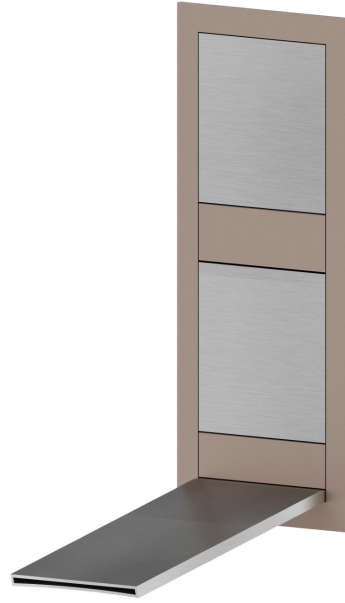

AQUALITE

69235E.A3.050

External part of wall basin mixer group, without pop-up waste set, with waterfall spout - finish Brushed steel + Copper Glossy

External part. Without pop-up waste set

Brushed steel + Copper Glossy

FEATURES

Material	Stainless Steel
Technology	Save Water
Installation	Wall concealed part
Waste / Drain set	Without waste set
Water mixing	Mechanical
Required for installation	<u>69234.00.000</u>

TECHNICAL DRAWING

AQUALITE

69235E.A3.050

External part of wall basin mixer group, without pop-up waste set, with waterfall spout - finish
Brushed steel + Copper Glossy

AVAILABLE FINISHES

A3.050

Brushed steel + Copper Glossy