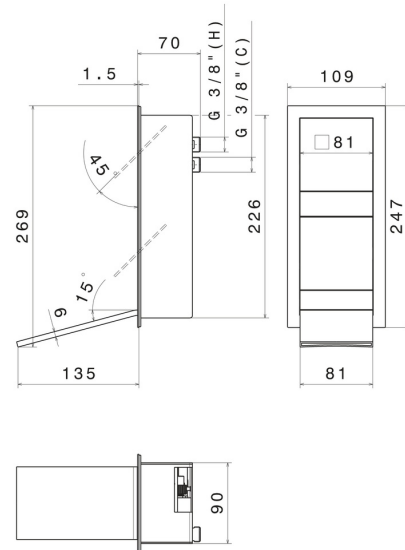

AQUALITE

69235E.A3.050

External part of wall basin mixer group, without pop-up waste set, with waterfall spout - finish Brushed steel + Copper Glossy

External part. Without pop-up waste set

Brushed steel + Copper Glossy

FEATURES

Material	Stainless Steel
Technology	Save Water
Installation	Wall concealed part
Waste / Drain set	Without waste set
Water mixing	Mechanical
Required for installation	<u>69234.00.000</u>

TECHNICAL DRAWING

AQUALITE

69235E.A3.050

External part of wall basin mixer group, without pop-up waste set, with waterfall spout - finish
Brushed steel + Copper Glossy

AVAILABLE FINISHES

A3.050

Brushed steel + Copper Glossy