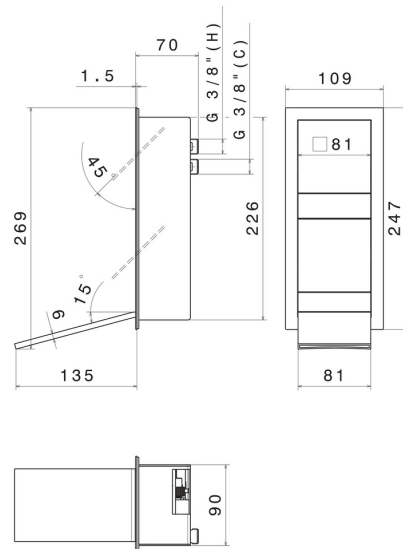

## 69235E.A6.050

External part of wall basin mixer group, without pop-up waste set, with waterfall spout - finish Brushed steel + Titanium Satin

External part. Without pop-up waste set

Brushed steel + Titanium Satin

### TECHNICAL DRAWING