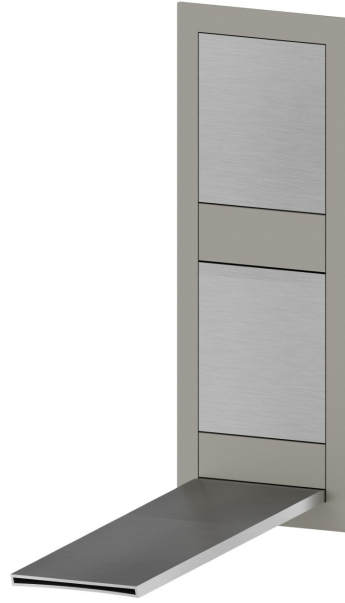

## 69235E.A6.050

External part of wall basin mixer group, without pop-up waste set, with waterfall spout - finish Brushed steel + Titanium Satin

External part. Without pop-up waste set

Brushed steel + Titanium Satin

## **AQUALITE**

**69235E.A6.050**

External part of wall basin mixer group, without pop-up waste set, with waterfall spout - finish  
Brushed steel + Titanium Satin