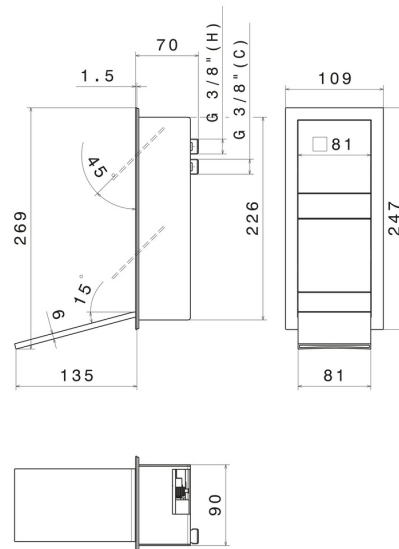

TECHNICAL DRAWING