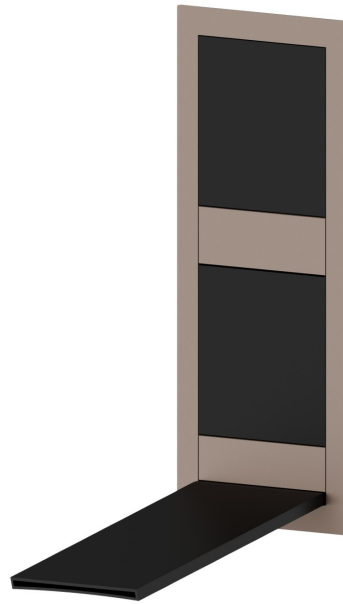

## 69235E.C3.093

External part of wall basin mixer group, without pop-up waste set, with waterfall spout - finish Matt black + Copper Glossy

External part. Without pop-up waste set

Matt black + Copper Glossy

### TECHNICAL DRAWING

**AQUALITE**

**69235E.C3.093**

External part of wall basin mixer group, without pop-up waste set, with waterfall spout - finish Matt black + Copper Glossy

**AVAILABLE FINISHES**

---

**C3.093**