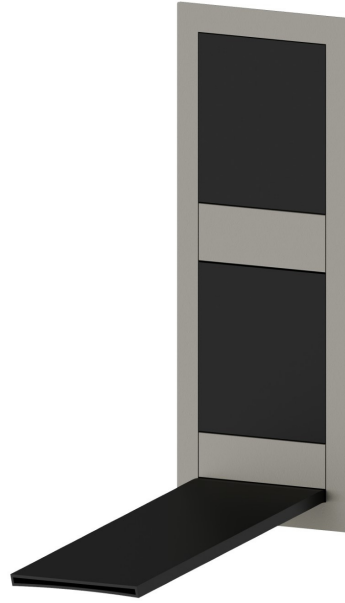

AQUALITE

69235E.C6.093

External part of wall basin mixer group, without pop-up waste set, with waterfall spout - finish Matt black + Titanium Satin

External part. Without pop-up waste set

Matt black + Titanium Satin

FEATURES

Material	Stainless Steel
Technology	Save Water
Installation	Wall concealed part
Waste / Drain set	Without waste set
Water mixing	Mechanical
Required for installation	<u>69234.00.000</u>

TECHNICAL DRAWING

AQUALITE

69235E.C6.093

External part of wall basin mixer group, without pop-up waste set, with waterfall spout - finish Matt black + Titanium Satin

AVAILABLE FINISHES

C6.093

Matt black + Titanium Satin

01.093