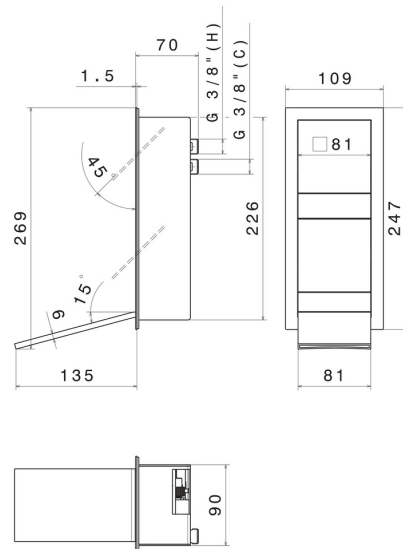

AQUALITE

69235E.C6.093

External part of wall basin mixer group, without pop-up waste set, with waterfall spout - finish Matt black + Titanium Satin

External part. Without pop-up waste set

Matt black + Titanium Satin

FEATURES

Material	Stainless Steel
Technology	Save Water
Installation	Wall concealed part
Waste / Drain set	Without waste set
Water mixing	Mechanical
Required for installation	<u>69234.00.000</u>

TECHNICAL DRAWING