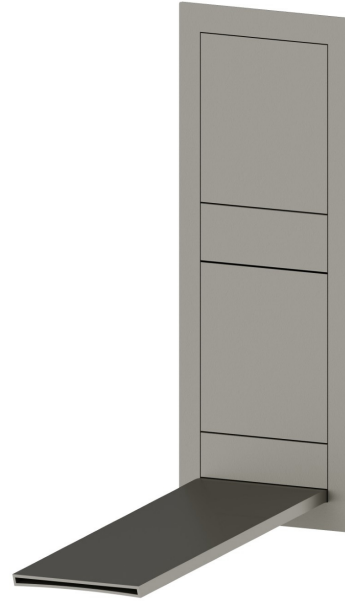

AQUALITE

69235E.M0.070

External part of wall basin mixer group, without pop-up waste set, with waterfall spout - finish Titanium Satin

External part. Without pop-up waste set

FEATURES

Material	Stainless Steel
Technology	Save Water
Installation	Wall concealed part
Waste / Drain set	Without waste set
Water mixing	Mechanical
Required for installation	<u>69234.00.000</u>

TECHNICAL DRAWING

AQUALITE

69235E.M0.070

External part of wall basin mixer group, without pop-up waste set, with waterfall spout - finish Titanium Satin

AVAILABLE FINISHES

M0.070

Titanium Satin

01.093