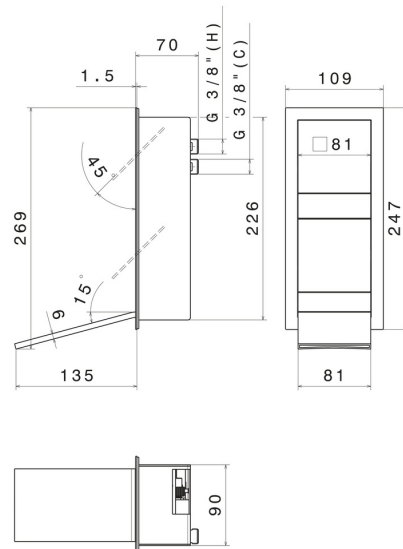

AQUALITE

69235E.M0.070

External part of wall basin mixer group, without pop-up waste set, with waterfall spout - finish Titanium Satin

External part. Without pop-up waste set

FEATURES

Material	Stainless Steel
Technology	Save Water
Installation	Wall concealed part
Waste / Drain set	Without waste set
Water mixing	Mechanical
Required for installation	<u>69234.00.000</u>

TECHNICAL DRAWING

AQUALITE

69235E.M0.070

External part of wall basin mixer group, without pop-up waste set, with waterfall spout - finish Titanium Satin

AVAILABLE FINISHES

M0.070

Titanium Satin

01.093