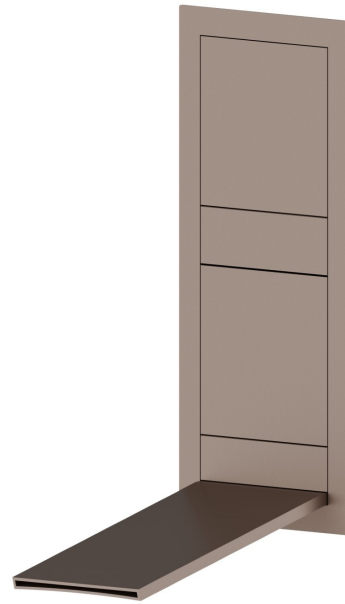

AQUALITE

69235E.M0.075

External part of wall basin mixer group, without pop-up waste set, with waterfall spout - finish Copper Glossy

External part. Without pop-up waste set

FEATURES

Material	Stainless Steel
Technology	Save Water
Installation	Wall concealed part
Waste / Drain set	Without waste set
Water mixing	Mechanical
Required for installation	<u>69234.00.000</u>

TECHNICAL DRAWING

AQUALITE

69235E.M0.075

External part of wall basin mixer group, without pop-up waste set, with waterfall spout - finish Copper Glossy

AVAILABLE FINISHES

M0.075

Copper Glossy

01.093