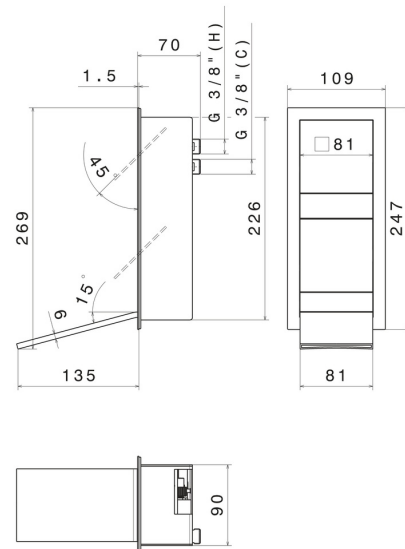

AQUALITE

69235E.M0.075

External part of wall basin mixer group, without pop-up waste set, with waterfall spout - finish Copper Glossy

External part. Without pop-up waste set

FEATURES

Material	Stainless Steel
Technology	Save Water
Installation	Wall concealed part
Waste / Drain set	Without waste set
Water mixing	Mechanical
Required for installation	<u>69234.00.000</u>

TECHNICAL DRAWING

AQUALITE

69235E.M0.075

External part of wall basin mixer group, without pop-up waste set, with waterfall spout - finish Copper Glossy

AVAILABLE FINISHES

M0.075

Copper Glossy

01.093