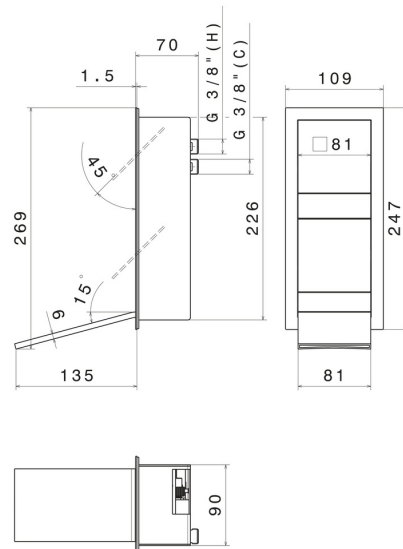

AQUALITE

69235E.M2.075

External part of wall basin mixer group, without pop-up waste set, with waterfall spout - finish Copper Glossy

External part. Without pop-up waste set

FEATURES

Material	Stainless Steel
Technology	Save Water
Installation	Wall concealed part
Waste / Drain set	Without waste set
Water mixing	Mechanical
Required for installation	<u>69234.00.000</u>

TECHNICAL DRAWING

AQUALITE

69235E.M2.075

External part of wall basin mixer group, without pop-up waste set, with waterfall spout - finish Copper Glossy

AVAILABLE FINISHES

M2.075

Copper Glossy

01.093