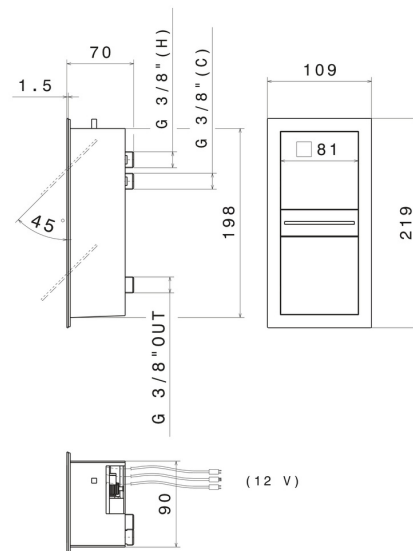

TECHNICAL DRAWING