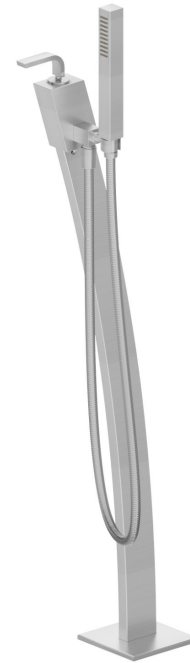

## 62289EX.50.050

External part single lever floor mixer with hand shower set, for art. 463EX, 464EX - finish Stainless Steel

Stainless Steel

### FEATURES

Material	<b>Stainless Steel</b>
Installation	<b>Floor concealed part</b>
Control type	<b>Single lever</b>
Water mixing	<b>Mechanical</b>
Required for installation	<b><u>31071.00.000</u></b>

### TECHNICAL DRAWING

**62289EX.50.050**

External part single lever floor mixer with hand shower set, for art. 463EX, 464EX - finish  
Stainless Steel

**AVAILABLE FINISHES**

---

**50.050**

Stainless Steel