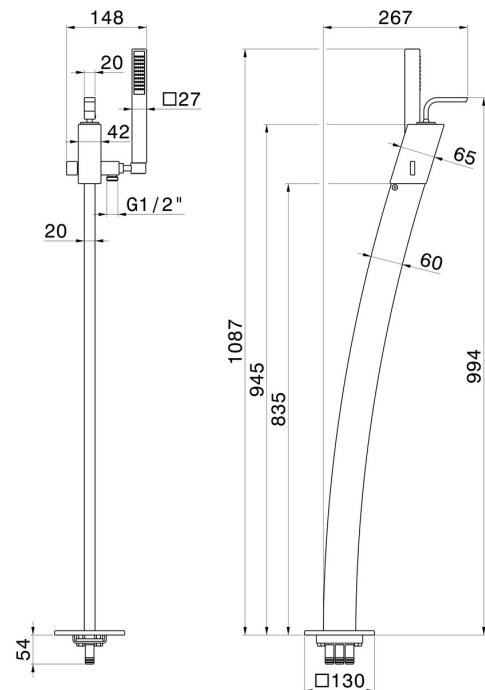

## 62289EX.50.050

External part single lever floor mixer with hand shower set, for art. 463EX, 464EX - finish Stainless Steel

Stainless Steel

### FEATURES

Material	<b>Stainless Steel</b>
Installation	<b>Floor concealed part</b>
Control type	<b>Single lever</b>
Water mixing	<b>Mechanical</b>
Required for installation	<b><u>31071.00.000</u></b>

### TECHNICAL DRAWING

**62289EX.50.050**

External part single lever floor mixer with hand shower set, for art. 463EX, 464EX - finish  
Stainless Steel

**AVAILABLE FINISHES**

---

**50.050**

Stainless Steel