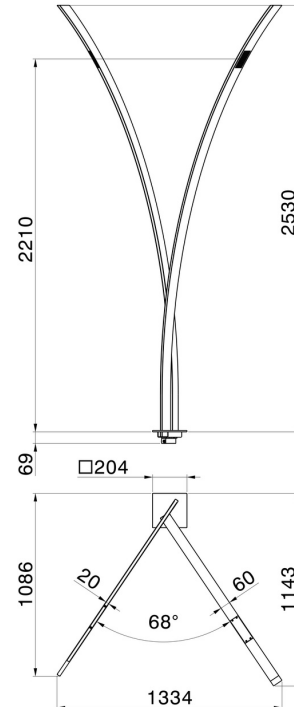

463EX.50.050

External part stainless steel floor-mounted shower pillar - finish Stainless Steel

Ideal for outside use. Crossed version. To combine with remote floor control, art. 62289EX, or alternatively with concealed mixer at your choice.

Stainless Steel

FEATURES

Material	Stainless Steel
Installation	Floor concealed part
Required for installation	<u>31070.00.000</u>

TECHNICAL DRAWING

463EX.50.050

External part stainless steel floor-mounted shower pillar - finish Stainless Steel