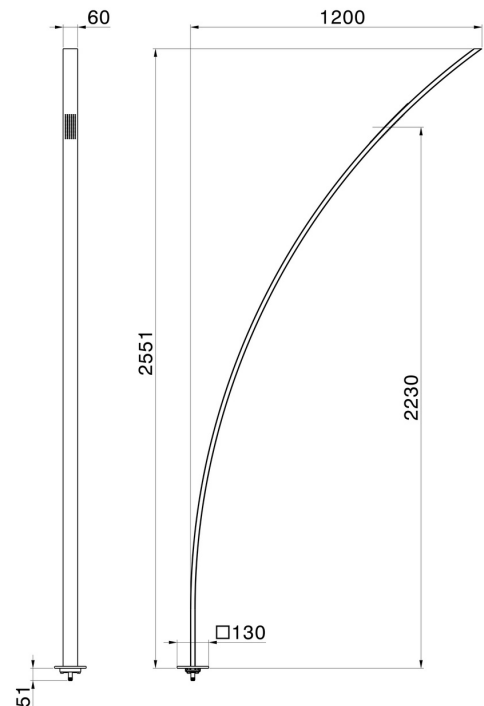

TECHNICAL DRAWING

AR Preview
try it in your home

More Details
on our [website](#)