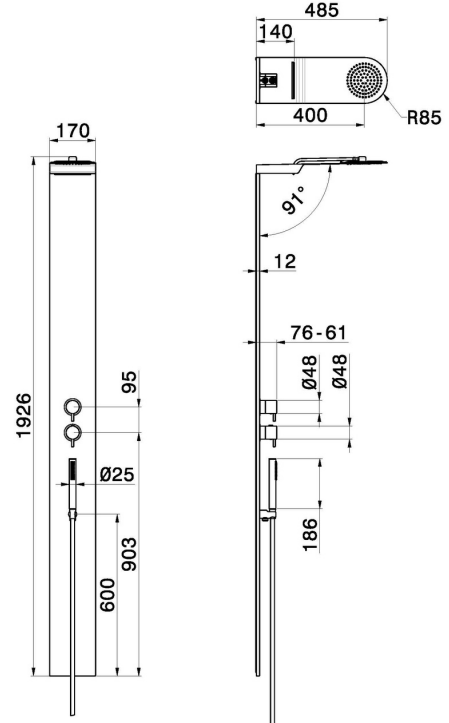

## 495E.21.018

External part stainless steel, round, shower pillar with a built-in thermostatic mixer and 3 ways out diverter - finish Chrome

Head shower with raining jet and waterfall jet. Complete with hand shower set.

### TECHNICAL DRAWING

**495E.21.018**

External part stainless steel, round, shower pillar with a built-in thermostatic mixer and 3 ways out diverter - finish Chrome

**AVAILABLE FINISHES**

---

**21.018**  
Chrome