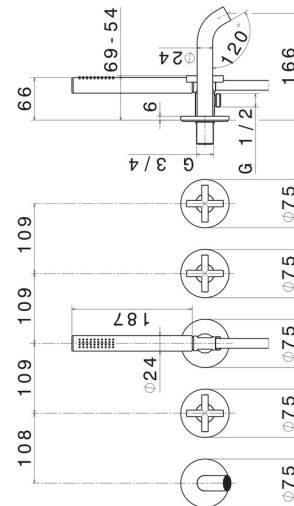

TECHNICAL DRAWING