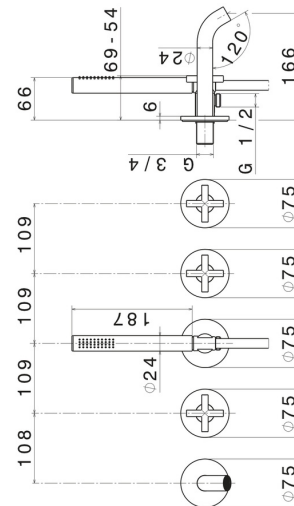

BLINK

70873E.21.018

Fitted bath group - finish Chrome

Fitted bath group composed of 2 controls (hot/cold), 2-output diverter, spout and shower set. External part.

FEATURES

Material	Brass
Technology	Save Water
Installation	Wall concealed part
Hole type	5 holes
Diverter type	Mechanic diverter
Outlets	2 Ways Out
Water mixing	Mechanical
Required for installation	<u>27756.00.000</u>

TECHNICAL DRAWING

BLINK

70873E.21.018

Fitted bath group - finish Chrome

AVAILABLE FINISHES

21.018

Chrome

01.093