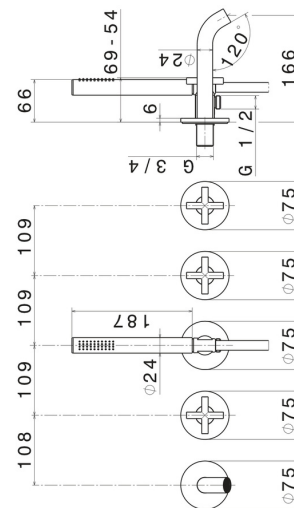

BLINK

70873E.47.083

Fitted bath group - finish Groove Bronze

Fitted bath group composed of 2 controls (hot/cold), 2-output diverter, spout and shower set. External part.

Groove Bronze

FEATURES

Material	Brass
Technology	Save Water
Installation	Wall concealed part
Hole type	5 holes
Diverter type	Mechanic diverter
Outlets	2 Ways Out
Water mixing	Mechanical
Required for installation	<u>27756.00.000</u>

TECHNICAL DRAWING

 **AR Preview**
try it in your home

More Details
on our [website](#)

BLINK

70873E.47.083

Fitted bath group - finish Groove Bronze

AVAILABLE FINISHES

47.083