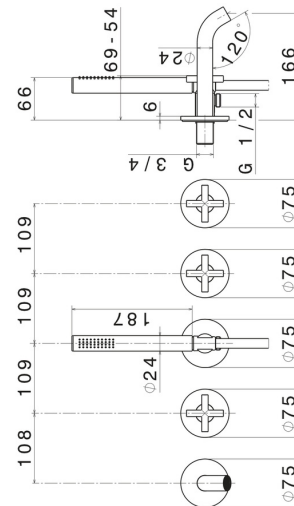

# BLINK

**70873E.58.061**

Fitted bath group - finish PVD Copper Bronze

Fitted bath group composed of 2 controls (hot/cold), 2-output diverter, spout and shower set. External part.

PVD Copper Bronze

## FEATURES

Material	<b>Brass</b>
Technology	<b>Save Water</b>
Installation	<b>Wall concealed part</b>
Hole type	<b>5 holes</b>
Diverter type	<b>Mechanic diverter</b>
Outlets	<b>2 Ways Out</b>
Water mixing	<b>Mechanical</b>
Required for installation	<b><u>27756.00.000</u></b>

## TECHNICAL DRAWING

**BLINK**

**70873E.58.061**

Fitted bath group - finish PVD Copper Bronze

**AVAILABLE FINISHES**

---

**58.061**

PVD Copper Bronze