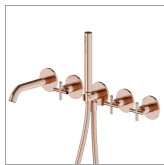

# BLINK

**70873E.58.061**

Fitted bath group - finish PVD Copper Bronze

Fitted bath group composed of 2 controls (hot/cold), 2-output diverter, spout and shower set. External part.

PVD Copper Bronze

## FEATURES

Material	<b>Brass</b>
Technology	<b>Save Water</b>
Installation	<b>Wall concealed part</b>
Hole type	<b>5 holes</b>
Diverter type	<b>Mechanic diverter</b>
Outlets	<b>2 Ways Out</b>
Water mixing	<b>Mechanical</b>
Required for installation	<b><u>27756.00.000</u></b>

## TECHNICAL DRAWING

**BLINK**

**70873E.58.061**

Fitted bath group - finish PVD Copper Bronze

**AVAILABLE FINISHES**

---

**58.061**

PVD Copper Bronze

**01.093**

finish Matt Black

**21.018**

finish Chrome

**47.083**

finish Groove Bronze

**58.063**

finish PVD Gun Metal