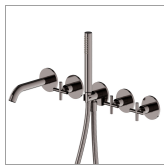

BLINK

70873E.58.063

Fitted bath group - finish PVD Gun Metal

Fitted bath group composed of 2 controls (hot/cold), 2-output diverter, spout and shower set. External part.

FEATURES

Material	Brass
Technology	Save Water
Installation	Wall concealed part
Hole type	5 holes
Diverter type	Mechanic diverter
Outlets	2 Ways Out
Water mixing	Mechanical
Required for installation	<u>27756.00.000</u>

TECHNICAL DRAWING

BLINK

70873E.58.063

Fitted bath group - finish PVD Gun Metal

AVAILABLE FINISHES

58.063

PVD Gun Metal

01.093

finish Matt Black

21.018

finish Chrome

47.083

finish Groove Bronze

58.061

finish PVD Copper Bronze

59.098

finish PVD Brushed Pale Gold

61.020

finish PVD Glossy Gold