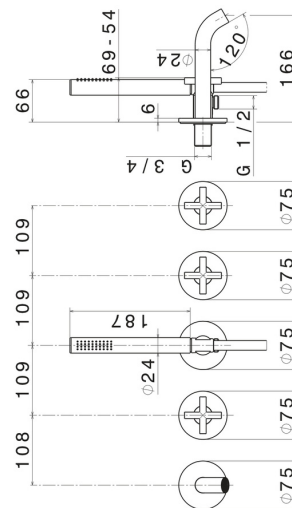

BLINK

70873E.58.063

Fitted bath group - finish PVD Gun Metal

Fitted bath group composed of 2 controls (hot/cold), 2-output diverter, spout and shower set. External part.

FEATURES

Material	Brass
Technology	Save Water
Installation	Wall concealed part
Hole type	5 holes
Diverter type	Mechanic diverter
Outlets	2 Ways Out
Water mixing	Mechanical
Required for installation	<u>27756.00.000</u>

TECHNICAL DRAWING

BLINK

70873E.58.063

Fitted bath group - finish PVD Gun Metal

AVAILABLE FINISHES

58.063

PVD Gun Metal

01.093