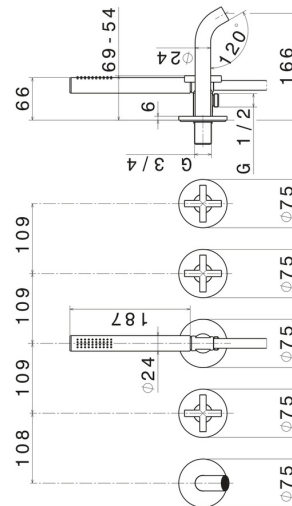

# BLINK

**70873E.59.098**

Fitted bath group - finish PVD Brushed Pale Gold

Fitted bath group composed of 2 controls (hot/cold), 2-output diverter, spout and shower set. External part.

PVD Brushed Pale Gold

## FEATURES

Material	<b>Brass</b>
Technology	<b>Save Water</b>
Installation	<b>Wall concealed part</b>
Hole type	<b>5 holes</b>
Diverter type	<b>Mechanic diverter</b>
Outlets	<b>2 Ways Out</b>
Water mixing	<b>Mechanical</b>
Required for installation	<b><u>27756.00.000</u></b>

## TECHNICAL DRAWING

**BLINK**

**70873E.59.098**

Fitted bath group - finish PVD Brushed Pale Gold

**AVAILABLE FINISHES**

---

**59.098**

PVD Brushed Pale Gold