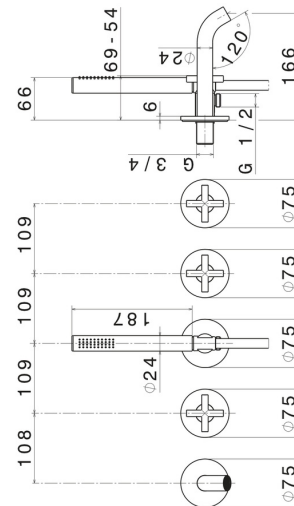

BLINK

70873E.61.020

Fitted bath group - finish PVD Glossy Gold

Fitted bath group composed of 2 controls (hot/cold), 2-output diverter, spout and shower set. External part.

PVD Glossy Gold

FEATURES

Material	Brass
Technology	Save Water
Installation	Wall concealed part
Hole type	5 holes
Diverter type	Mechanic diverter
Outlets	2 Ways Out
Water mixing	Mechanical
Required for installation	<u>27756.00.000</u>

TECHNICAL DRAWING

BLINK

70873E.61.020

Fitted bath group - finish PVD Glossy Gold

AVAILABLE FINISHES

61.020

PVD Glossy Gold

01.093