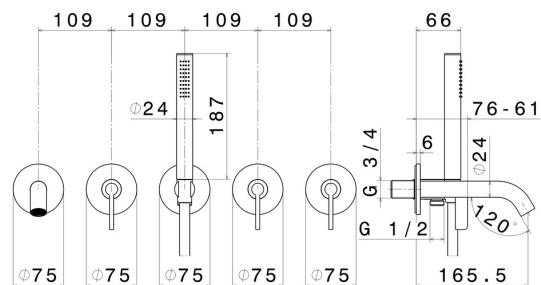

TECHNICAL DRAWING