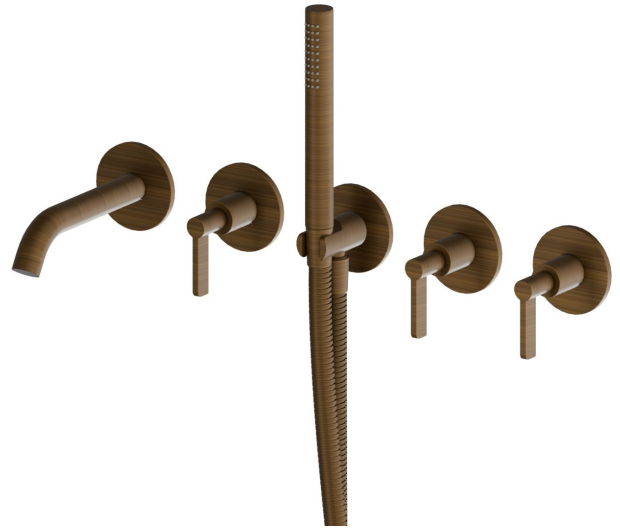

BLINK CHIC

71073E.47.083

Fitted bath group - finish Groove Bronze

Composed of 2 controls (hot/cold), 2-output diverter, spout and shower set

FEATURES

Material	Brass
Technology	Save Water
Installation	Wall concealed part
Hole type	5 holes
Diverter type	Mechanic diverter
Outlets	2 Ways Out
Water mixing	Mechanical
Required for installation	<u>27756.00.000</u>

TECHNICAL DRAWING

BLINK CHIC

71073E.47.083

Fitted bath group - finish Groove Bronze

AVAILABLE FINISHES

47.083

Groove Bronze

01.093

finish Matt Black

21.018

finish Chrome

58.061

finish PVD Copper Bronze

58.063

finish PVD Gun Metal

59.098

finish PVD Brushed Pale Gold

61.020

finish PVD Glossy Gold