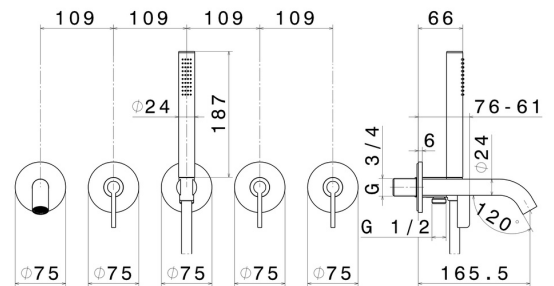

BLINK CHIC

71073E.47.083

Fitted bath group - finish Groove Bronze

Composed of 2 controls (hot/cold), 2-output diverter, spout and shower set

FEATURES

Material	Brass
Technology	Save Water
Installation	Wall concealed part
Hole type	5 holes
Diverter type	Mechanic diverter
Outlets	2 Ways Out
Water mixing	Mechanical
Required for installation	<u>27756.00.000</u>

TECHNICAL DRAWING

BLINK CHIC

71073E.47.083

Fitted bath group - finish Groove Bronze

AVAILABLE FINISHES

47.083

Groove Bronze

01.093