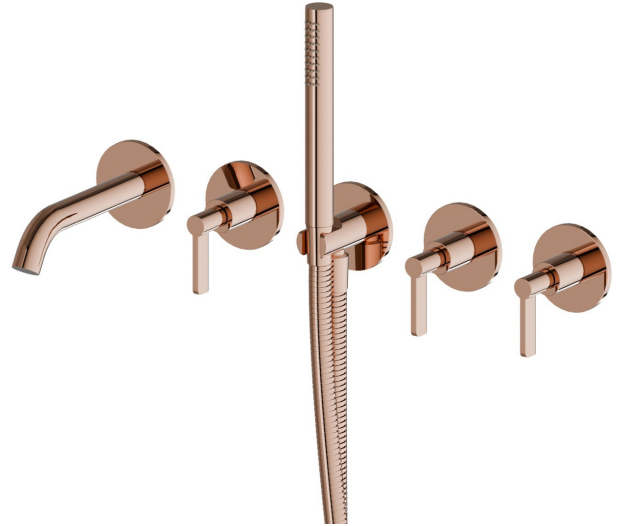

BLINK CHIC

71073E.58.061

Fitted bath group - finish PVD Copper Bronze

Composed of 2 controls (hot/cold), 2-output diverter, spout and shower set

FEATURES

| | |
|---------------------------|----------------------------|
| Material | Brass |
| Technology | Save Water |
| Installation | Wall concealed part |
| Hole type | 5 holes |
| Diverter type | Mechanic diverter |
| Outlets | 2 Ways Out |
| Water mixing | Mechanical |
| Required for installation | <u>27756.00.000</u> |

TECHNICAL DRAWING

BLINK CHIC

71073E.58.061

Fitted bath group - finish PVD Copper Bronze

AVAILABLE FINISHES

58.061

PVD Copper Bronze

01.093

finish Matt Black

21.018

finish Chrome

47.083

finish Groove Bronze

58.063

finish PVD Gun Metal

59.098

finish PVD Brushed Pale Gold

61.020

finish PVD Glossy Gold