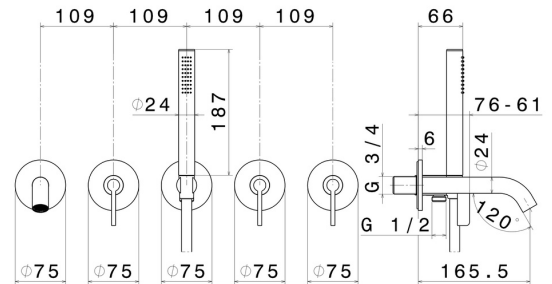

BLINK CHIC

71073E.58.061

Fitted bath group - finish PVD Copper Bronze

Composed of 2 controls (hot/cold), 2-output diverter, spout and shower set

FEATURES

| | |
|---------------------------|----------------------------|
| Material | Brass |
| Technology | Save Water |
| Installation | Wall concealed part |
| Hole type | 5 holes |
| Diverter type | Mechanic diverter |
| Outlets | 2 Ways Out |
| Water mixing | Mechanical |
| Required for installation | <u>27756.00.000</u> |

TECHNICAL DRAWING

BLINK CHIC

71073E.58.061

Fitted bath group - finish PVD Copper Bronze

AVAILABLE FINISHES

58.061

PVD Copper Bronze

01.093