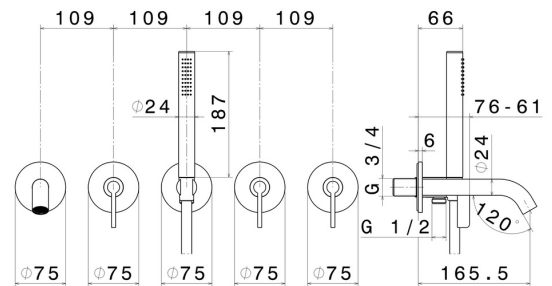

BLINK CHIC

71073E.58.063

Fitted bath group - finish PVD Gun Metal

Composed of 2 controls (hot/cold), 2-output diverter, spout and shower set

FEATURES

Material	Brass
Technology	Save Water
Installation	Wall concealed part
Hole type	5 holes
Diverter type	Mechanic diverter
Outlets	2 Ways Out
Water mixing	Mechanical
Required for installation	<u>27756.00.000</u>

TECHNICAL DRAWING

 **AR Preview**
try it in your home

More Details
on our [website](#)

BLINK CHIC

71073E.58.063

Fitted bath group - finish PVD Gun Metal

AVAILABLE FINISHES

58.063