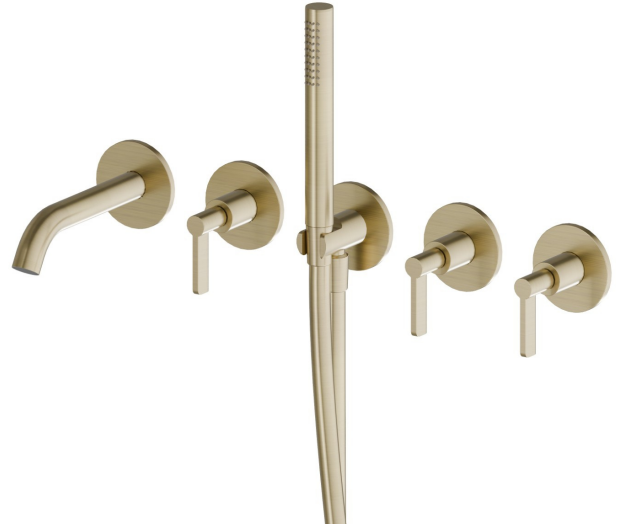

BLINK CHIC

71073E.59.098

Fitted bath group - finish PVD Brushed Pale Gold

Composed of 2 controls (hot/cold), 2-output diverter, spout and shower set

FEATURES

Material	Brass
Technology	Save Water
Installation	Wall concealed part
Hole type	5 holes
Diverter type	Mechanic diverter
Outlets	2 Ways Out
Water mixing	Mechanical
Required for installation	<u>27756.00.000</u>

TECHNICAL DRAWING

BLINK CHIC

71073E.59.098

Fitted bath group - finish PVD Brushed Pale Gold

AVAILABLE FINISHES

59.098

PVD Brushed Pale Gold

01.093

finish Matt Black

21.018

finish Chrome

47.083

finish Groove Bronze

58.061

finish PVD Copper Bronze

58.063

finish PVD Gun Metal

61.020

finish PVD Glossy Gold