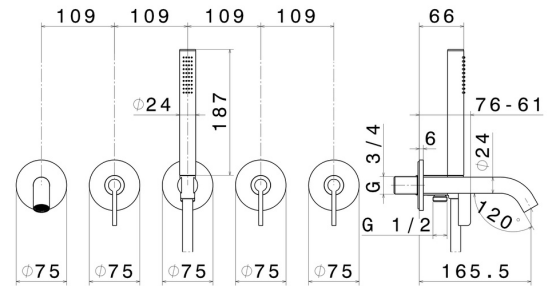

BLINK CHIC

71073E.59.098

Fitted bath group - finish PVD Brushed Pale Gold

Composed of 2 controls (hot/cold), 2-output diverter, spout and shower set

FEATURES

Material	Brass
Technology	Save Water
Installation	Wall concealed part
Hole type	5 holes
Diverter type	Mechanic diverter
Outlets	2 Ways Out
Water mixing	Mechanical
Required for installation	<u>27756.00.000</u>

TECHNICAL DRAWING

BLINK CHIC

71073E.59.098

Fitted bath group - finish PVD Brushed Pale Gold

AVAILABLE FINISHES

59.098

PVD Brushed Pale Gold

01.093