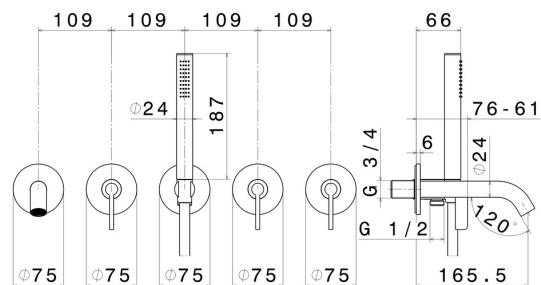

BLINK CHIC

71073E.61.020

Fitted bath group - finish PVD Glossy Gold

Composed of 2 controls (hot/cold), 2-output diverter, spout and shower set

FEATURES

Material	Brass
Technology	Save Water
Installation	Wall concealed part
Hole type	5 holes
Diverter type	Mechanic diverter
Outlets	2 Ways Out
Water mixing	Mechanical
Required for installation	<u>27756.00.000</u>

TECHNICAL DRAWING

 **AR Preview**
try it in your home

More Details
on our [website](#)

BLINK CHIC

71073E.61.020

Fitted bath group - finish PVD Glossy Gold

AVAILABLE FINISHES

61.020