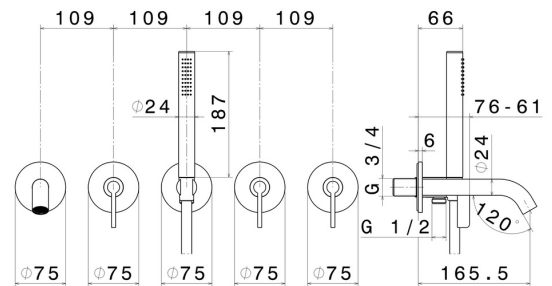

BLINK CHIC

71173E.01.093

Fitted bath group - finish Matt Black

Luxury. Composed of 2 controls (hot/cold), 2-output diverter, spout and shower set

FEATURES

Material	Brass
Technology	Save Water
Installation	Wall concealed part
Hole type	5 holes
Diverter type	Mechanic diverter
Outlets	3 Ways Out
Water mixing	Mechanical
Required for installation	<u>27756.00.000</u>

TECHNICAL DRAWING

 **AR Preview**
try it in your home

More Details
on our [website](#)

BLINK CHIC

71173E.01.093

Fitted bath group - finish Matt Black

AVAILABLE FINISHES

01.093