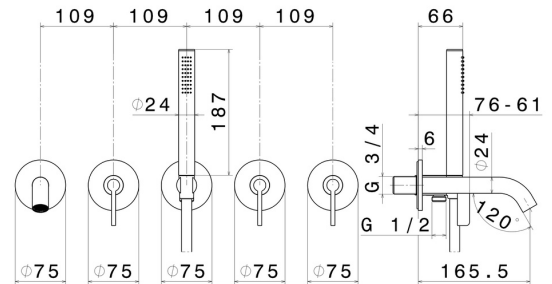

BLINK CHIC

71173E.58.061

Fitted bath group - finish PVD Copper Bronze

Luxury. Composed of 2 controls (hot/cold), 2-output diverter, spout and shower set

PVD Copper Bronze

FEATURES

Material	Brass
Technology	Save Water
Installation	Wall concealed part
Hole type	5 holes
Diverter type	Mechanic diverter
Outlets	3 Ways Out
Water mixing	Mechanical
Required for installation	<u>27756.00.000</u>

TECHNICAL DRAWING

BLINK CHIC

71173E.58.061

Fitted bath group - finish PVD Copper Bronze

AVAILABLE FINISHES

58.061

PVD Copper Bronze

01.093