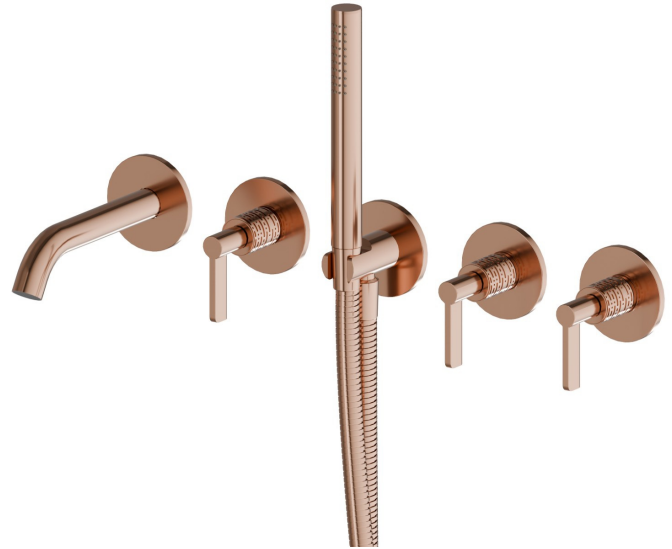

BLINK CHIC

71173E.58.061

Fitted bath group - finish PVD Copper Bronze

Luxury. Composed of 2 controls (hot/cold), 2-output diverter, spout and shower set

PVD Copper Bronze

FEATURES

Material	Brass
Technology	Save Water
Installation	Wall concealed part
Hole type	5 holes
Diverter type	Mechanic diverter
Outlets	3 Ways Out
Water mixing	Mechanical
Required for installation	<u>27756.00.000</u>

TECHNICAL DRAWING

BLINK CHIC

71173E.58.061

Fitted bath group - finish PVD Copper Bronze

AVAILABLE FINISHES

58.061

PVD Copper Bronze

01.093

finish Matt Black

21.018

finish Chrome

47.083

finish Groove Bronze

58.063

finish PVD Gun Metal

59.098

finish PVD Brushed Pale Gold

61.020

finish PVD Glossy Gold