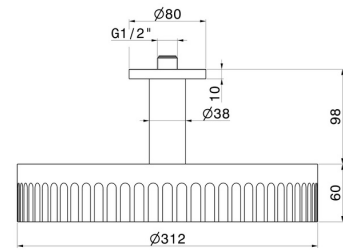

72861.01.014

Fixed ceiling head shower, checkable, with raining jet - finish
Matt White

FEATURES

Material	Brass
Installation	Ceiling-mounted
Spray modes / Jets	Raining jet

TECHNICAL DRAWING

72861.01.014

Fixed ceiling head shower, checkable, with raining jet - finish Matt White