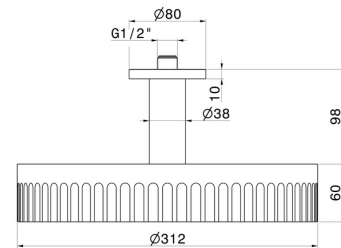

72861.01.093

Fixed ceiling head shower, checkable, with raining jet - finish
Matt Black

FEATURES

Material	Brass
Installation	Ceiling-mounted
Spray modes / Jets	Raining jet

TECHNICAL DRAWING

AR Preview
try it in your home