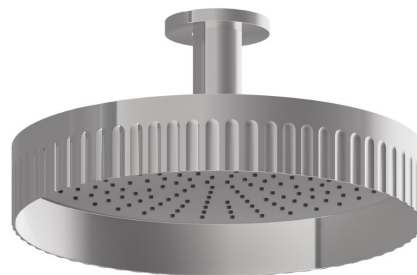

72861.21.018

Fixed ceiling head shower, checkable, with raining jet - finish
Chrome

FEATURES

Material	Brass
Installation	Ceiling-mounted
Spray modes / Jets	Raining jet

TECHNICAL DRAWING

72861.21.018

Fixed ceiling head shower, checkable, with raining jet - finish Chrome

AVAILABLE FINISHES

21.018

Chrome

01.014

finish Matt White

01.093

finish Matt Black

59.064

finish PVD Glossy Gold