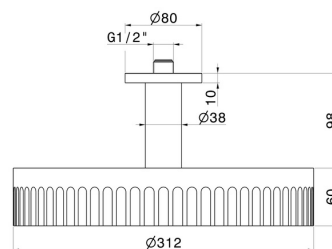

72861.21.018

Fixed ceiling head shower, checkable, with raining jet - finish
Chrome

FEATURES

Material	Brass
Installation	Ceiling-mounted
Spray modes / Jets	Raining jet

TECHNICAL DRAWING

72861.21.018

Fixed ceiling head shower, checkable, with raining jet - finish Chrome