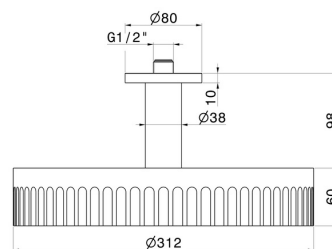

72861.59.064

Fixed ceiling head shower, checkable, with raining jet - finish
PVD Brushed Gun Metal

PVD Brushed Gun Metal

FEATURES

Material
Installation
Spray modes / Jets

Brass
Ceiling-mounted
Raining jet

TECHNICAL DRAWING

72861.59.064

Fixed ceiling head shower, checkable, with raining jet - finish PVD Brushed Gun Metal

AVAILABLE FINISHES

59.064

PVD Brushed Gun Metal

01.014

finish Matt White

01.093