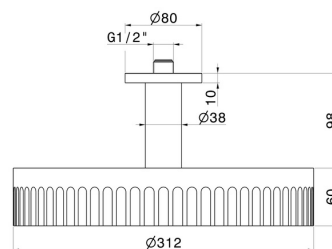

72861.59.066

Fixed ceiling head shower, checkable, with raining jet - finish
PVD Brushed steel

FEATURES

Material	Brass
Installation	Ceiling-mounted
Spray modes / Jets	Raining jet

TECHNICAL DRAWING

72861.59.066

Fixed ceiling head shower, checkable, with raining jet - finish PVD Brushed steel

AVAILABLE FINISHES

59.066

PVD Brushed steel

01.014

finish Matt White

01.093

finish Matt Black