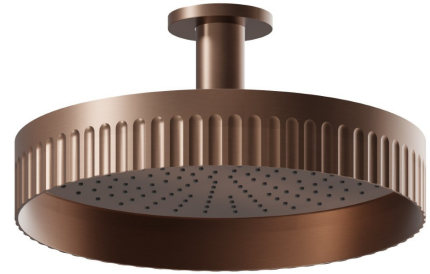

## 72861.59.067

Fixed ceiling head shower, checkable, with raining jet - finish  
PVD Brushed Copper Bronze

PVD Brushed Copper Bronze

### FEATURES

---

Material

**Brass**

Installation

**Ceiling-mounted**

Spray modes / Jets

**Raining jet**

### TECHNICAL DRAWING

---

**AR Preview**  
try it in your home

**More Details**  
on our [website](#)

**72861.59.067**

Fixed ceiling head shower, checkable, with raining jet - finish PVD Brushed Copper Bronze

## AVAILABLE FINISHES

---

**59.067**

PVD Brushed Copper Bronze

**01.014**

finish Matt White

**01.093**

finish Matt Black