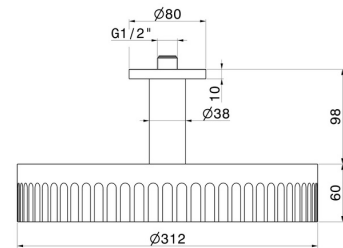

TECHNICAL DRAWING

AR Preview
try it in your home

More Details
on our [website](#)