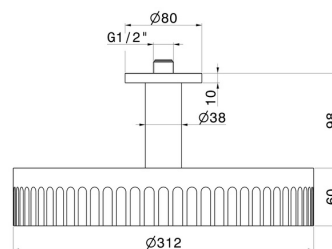

72861.59.098

Fixed ceiling head shower, checkable, with raining jet - finish
PVD Brushed Pale Gold

PVD Brushed Pale Gold

FEATURES

Material	Brass
Installation	Ceiling-mounted
Spray modes / Jets	Raining jet

TECHNICAL DRAWING

72861.59.098

Fixed ceiling head shower, checkable, with raining jet - finish PVD Brushed Pale Gold

AVAILABLE FINISHES

59.098

PVD Brushed Pale Gold

01.014

finish Matt White