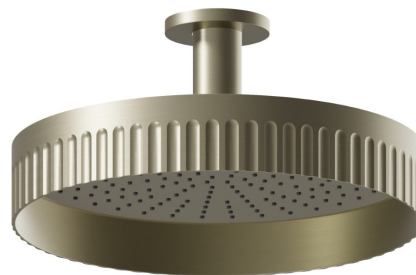

72861.59.098

Fixed ceiling head shower, checkable, with raining jet - finish
PVD Brushed Pale Gold

PVD Brushed Pale Gold

FEATURES

Material	Brass
Installation	Ceiling-mounted
Spray modes / Jets	Raining jet

TECHNICAL DRAWING

72861.59.098

Fixed ceiling head shower, checkable, with raining jet - finish PVD Brushed Pale Gold

AVAILABLE FINISHES

59.098

PVD Brushed Pale Gold

01.014

finish Matt White

01.093

finish Matt Black

21.018

finish Chrome

59.064

finish PVD Brushed Gun Metal

59.066

finish PVD Brushed steel