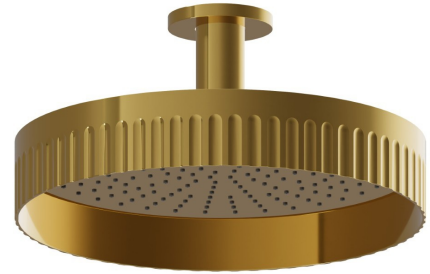

72861.61.020

Fixed ceiling head shower, checkable, with raining jet - finish
PVD Glossy Gold

PVD Glossy Gold

FEATURES

Material

Brass

Installation

Ceiling-mounted

Spray modes / Jets

Raining jet

TECHNICAL DRAWING

AR Preview
try it in your home

More Details
on our [website](#)

72861.61.020

Fixed ceiling head shower, checkable, with raining jet - finish PVD Glossy Gold

AVAILABLE FINISHES