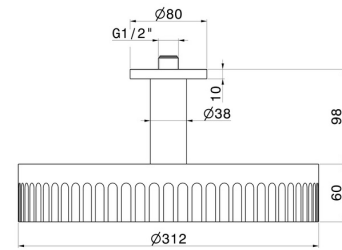

TECHNICAL DRAWING

AR Preview
try it in your home

More Details
on our [website](#)