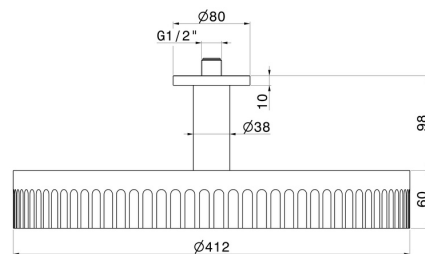

72862.01.014

Fixed ceiling head shower, checkable, with raining jet - finish
Matt White

FEATURES

Material	Brass
Installation	Ceiling-mounted
Spray modes / Jets	Raining jet

TECHNICAL DRAWING

72862.01.014

Fixed ceiling head shower, checkable, with raining jet - finish Matt White