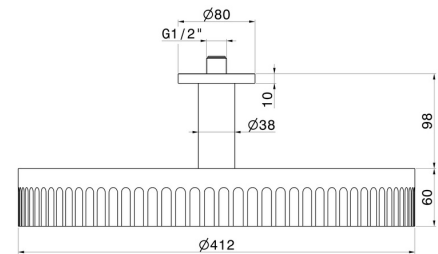

72862.01.093

Fixed ceiling head shower, checkable, with raining jet - finish
Matt Black

FEATURES

Material	Brass
Installation	Ceiling-mounted
Spray modes / Jets	Raining jet

TECHNICAL DRAWING

AR Preview
try it in your home