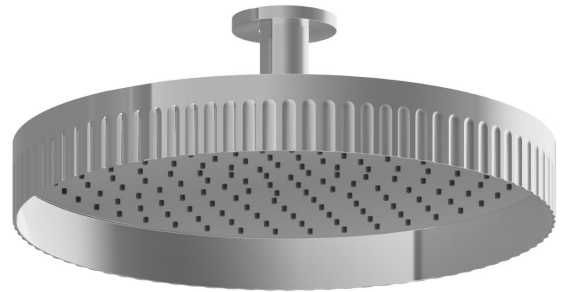

72862.21.018

Fixed ceiling head shower, checkable, with raining jet - finish Chrome

FEATURES

Material	Brass
Installation	Ceiling-mounted
Spray modes / Jets	Raining jet

TECHNICAL DRAWING

AR Preview
try it in your home

More Details
on our [website](#)

72862.21.018

Fixed ceiling head shower, checkable, with raining jet - finish Chrome

AVAILABLE FINISHES

21.018

Chrome

01.014

finish Matt White

01.093

finish Matt Black

59.064

finish PVD Brushed Gun Metal

59.066

finish PVD Brushed steel

59.067

finish PVD Brushed Copper Bronze