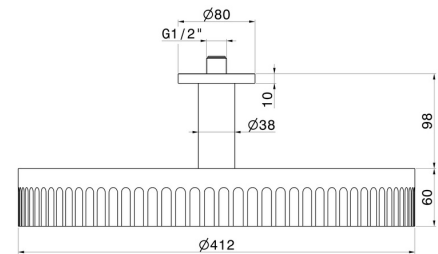

72862.21.018

Fixed ceiling head shower, checkable, with raining jet - finish Chrome

FEATURES

Material	Brass
Installation	Ceiling-mounted
Spray modes / Jets	Raining jet

TECHNICAL DRAWING

AR Preview
try it in your home