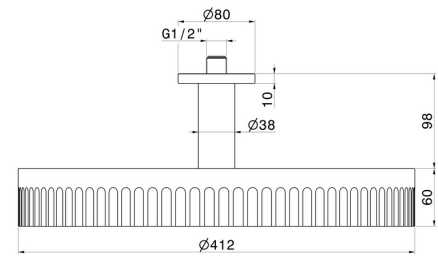

72862.59.064

Fixed ceiling head shower, checkable, with raining jet - finish
PVD Brushed Gun Metal

FEATURES

Material	Brass
Installation	Ceiling-mounted
Spray modes / Jets	Raining jet

TECHNICAL DRAWING

72862.59.064