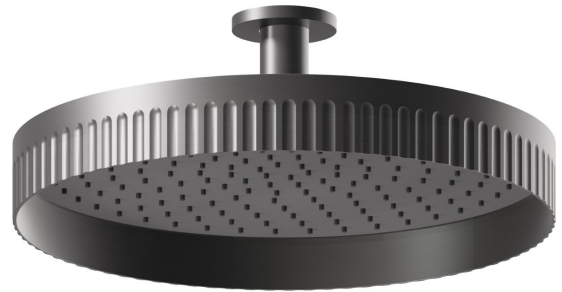

72862.59.064

Fixed ceiling head shower, checkable, with raining jet - finish
PVD Brushed Gun Metal

FEATURES

Material	Brass
Installation	Ceiling-mounted
Spray modes / Jets	Raining jet

TECHNICAL DRAWING

72862.59.064

Fixed ceiling head shower, checkable, with raining jet - finish PVD Brushed Gun Metal

AVAILABLE FINISHES

59.064

PVD Brushed Gun Metal

01.014

finish Matt White

01.093

finish Matt Black

21.018

finish Chrome

59.066

finish PVD Brushed steel

59.067

finish PVD Brushed Copper Bronze

59.098

finish PVD Brushed Pale Gold

61.020

finish PVD Glossy Gold