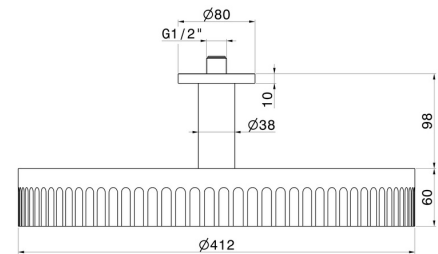

72862.59.066

Fixed ceiling head shower, checkable, with raining jet - finish
PVD Brushed steel

FEATURES

Material	Brass
Installation	Ceiling-mounted
Spray modes / Jets	Raining jet

TECHNICAL DRAWING

72862.59.066

Fixed ceiling head shower, checkable, with raining jet - finish PVD Brushed steel

AVAILABLE FINISHES

59.066

PVD Brushed steel

01.014

finish Matt White

01.093

finish Matt Black