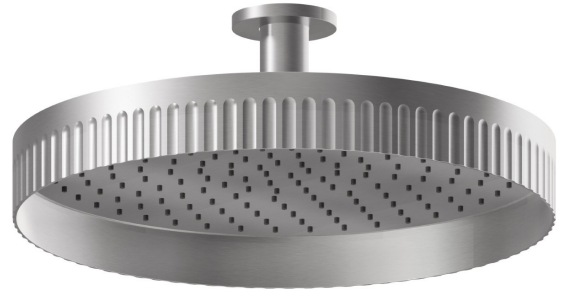

72862.59.066

Fixed ceiling head shower, checkable, with raining jet - finish
PVD Brushed steel

FEATURES

Material	Brass
Installation	Ceiling-mounted
Spray modes / Jets	Raining jet

TECHNICAL DRAWING

72862.59.066

Fixed ceiling head shower, checkable, with raining jet - finish PVD Brushed steel

AVAILABLE FINISHES

59.066

PVD Brushed steel

01.014

finish Matt White

01.093

finish Matt Black

21.018

finish Chrome

59.064

finish PVD Brushed Gun Metal

59.067

finish PVD Brushed Copper Bronze

59.098

finish PVD Brushed Pale Gold

61.020

finish PVD Glossy Gold