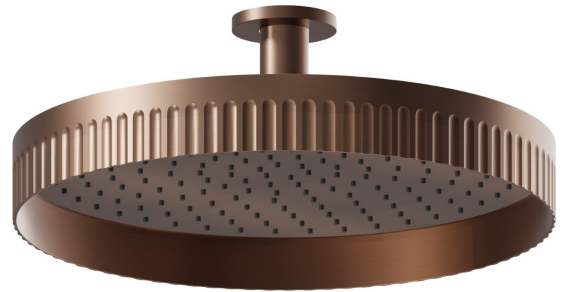

72862.59.067

Fixed ceiling head shower, checkable, with raining jet - finish
PVD Brushed Copper Bronze

PVD Brushed Copper Bronze

FEATURES

Material
Installation
Spray modes / Jets

Brass
Ceiling-mounted
Raining jet

TECHNICAL DRAWING

AR Preview
try it in your home

More Details
on our [website](#)

72862.59.067

Fixed ceiling head shower, checkable, with raining jet - finish PVD Brushed Copper Bronze

AVAILABLE FINISHES

59.067

PVD Brushed Copper Bronze

01.014

finish Matt White

01.093

finish Matt Black

21.018

finish Chrome

59.064