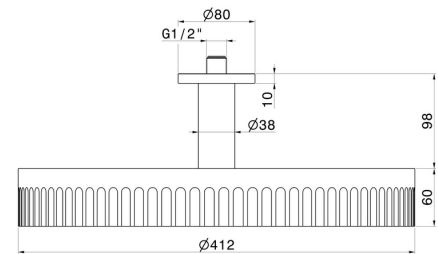

TECHNICAL DRAWING

AR Preview
try it in your home

More Details
on our [website](#)