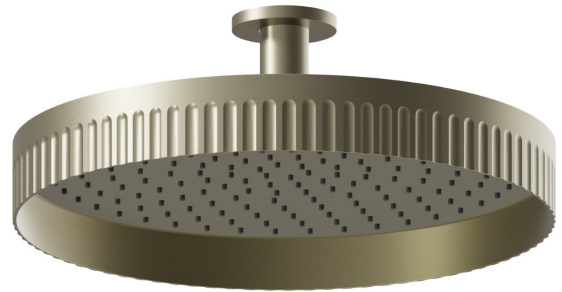

72862.59.098

Fixed ceiling head shower, checkable, with raining jet - finish
PVD Brushed Pale Gold

FEATURES

Material	Brass
Installation	Ceiling-mounted
Spray modes / Jets	Raining jet

TECHNICAL DRAWING

72862.59.098

Fixed ceiling head shower, checkable, with raining jet - finish PVD Brushed Pale Gold

AVAILABLE FINISHES

59.098

PVD Brushed Pale Gold

01.014

finish Matt White

01.093

finish Matt Black

21.018

finish Chrome

59.064

finish PVD Brushed Gun Metal

59.066

finish PVD Brushed steel

59.067

finish PVD Brushed Copper Bronze

61.020

finish PVD Glossy Gold