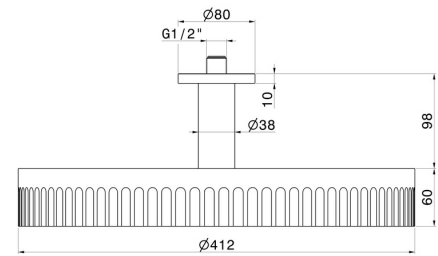

72862.59.098

Fixed ceiling head shower, checkable, with raining jet - finish
PVD Brushed Pale Gold

FEATURES

Material	Brass
Installation	Ceiling-mounted
Spray modes / Jets	Raining jet

TECHNICAL DRAWING

72862.59.098

Fixed ceiling head shower, checkable, with raining jet - finish PVD Brushed Pale Gold

AVAILABLE FINISHES

59.098

PVD Brushed Pale Gold

01.014

finish Matt White

01.093

finish Matt Black