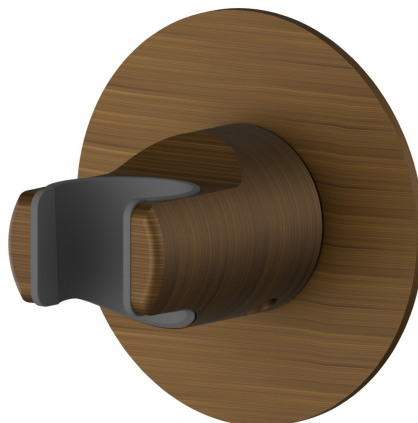

31370.47.083

Fixed wall shower holder - finish Groove Bronze

FEATURES

Installation

Wall mounted

TECHNICAL DRAWING

31370.47.083

Fixed wall shower holder - finish Groove Bronze

AVAILABLE FINISHES

47.083

Groove Bronze

01.014

finish Matt White

01.093

finish Matt Black

21.018