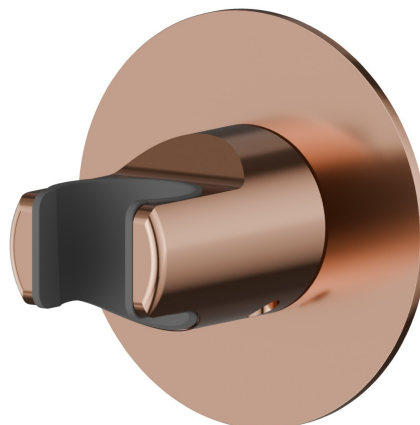

31370.58.061

Fixed wall shower holder - finish PVD Copper Bronze

FEATURES

Installation

Wall mounted

TECHNICAL DRAWING

31370.58.061

Fixed wall shower holder - finish PVD Copper Bronze

AVAILABLE FINISHES

58.061

PVD Copper Bronze

01.014

finish Matt White

01.093

finish Matt Black

21.018

finish Chrome

47.083

finish Groove Bronze

58.063

finish PVD Gun Metal

59.064

finish PVD Brushed Gun Metal

59.066