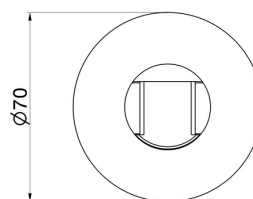

31370.58.061

Fixed wall shower holder - finish PVD Copper Bronze

FEATURES

Installation

Wall mounted

TECHNICAL DRAWING

31370.58.061

Fixed wall shower holder - finish PVD Copper Bronze