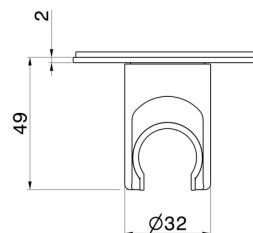

31370.58.061

Fixed wall shower holder - finish PVD Copper Bronze

FEATURES

Installation

Wall mounted

TECHNICAL DRAWING

31370.58.061

Fixed wall shower holder - finish PVD Copper Bronze